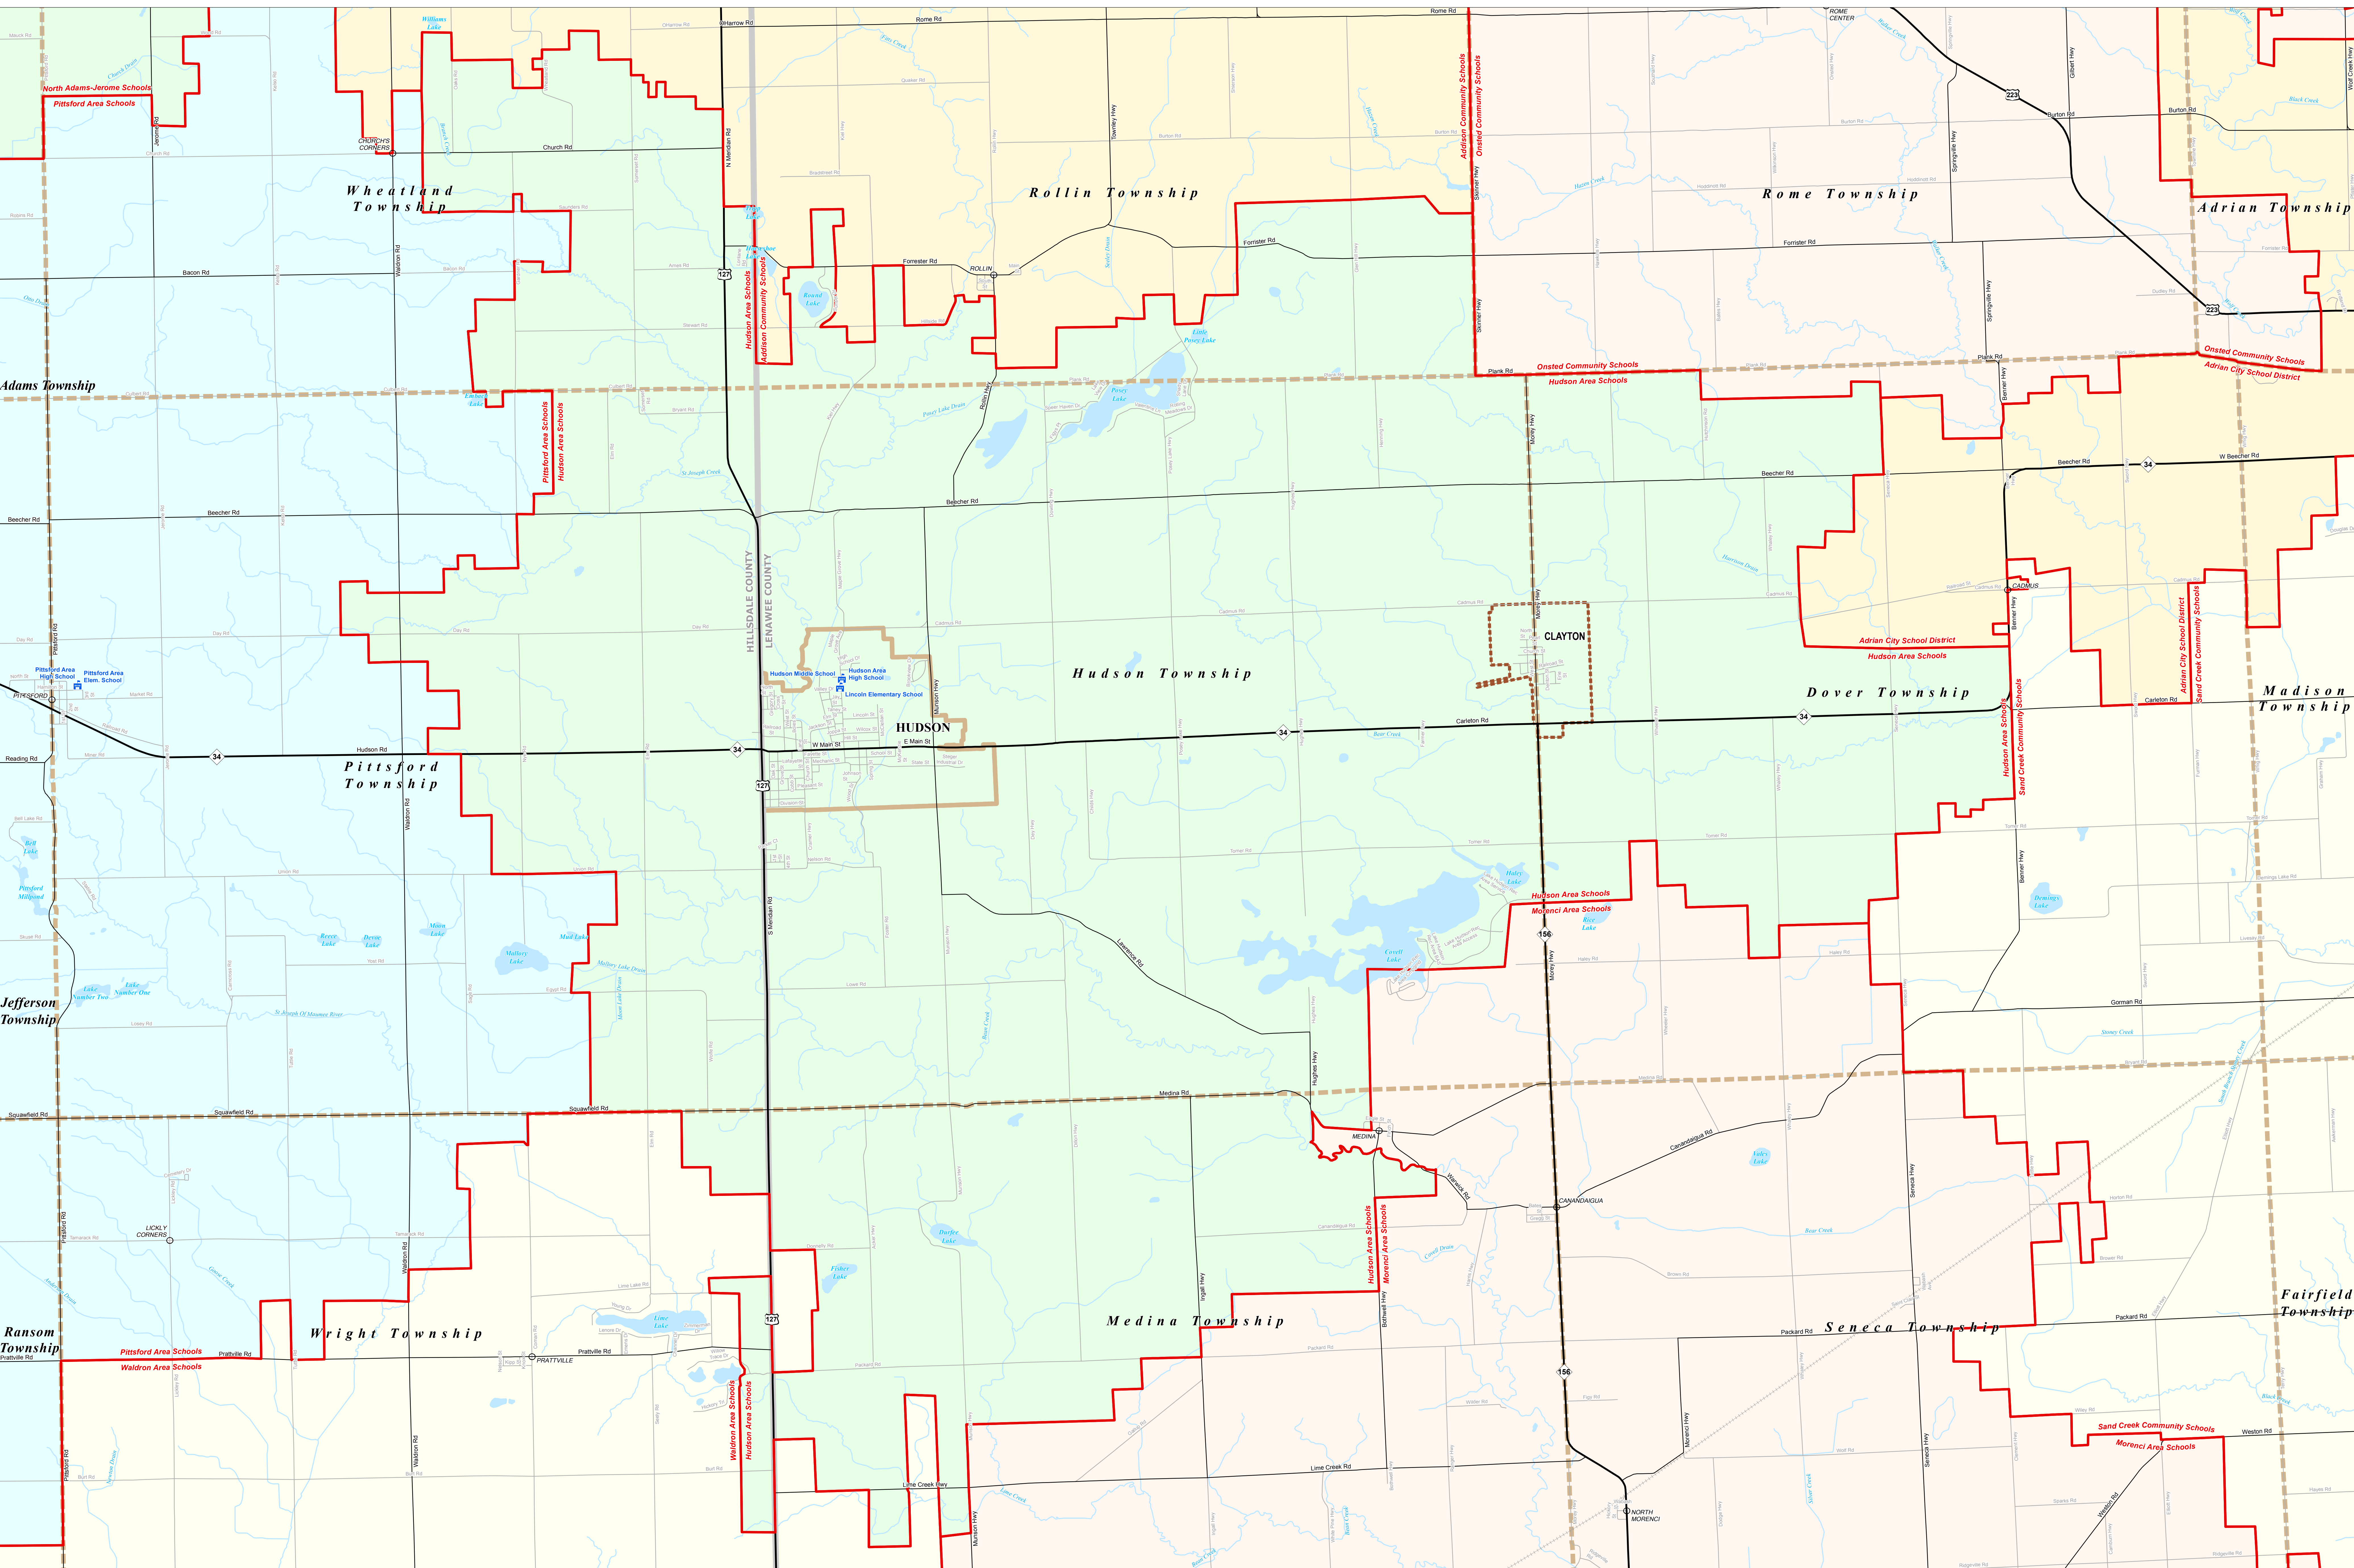

HUDSON AREA SCHOOLS

Lenawee ISD

0 0.25 0.5 1 Miles

All information presented in this publication is in the public domain and may be reproduced, reprinted, and redistributed as desired.

Legend	
School District	School
County	Water Feature
City	River, Stream, or Drain
Township	Freeway
Village	Highway
Census Designated Place	Primary Road
	Local Road
	Railroad